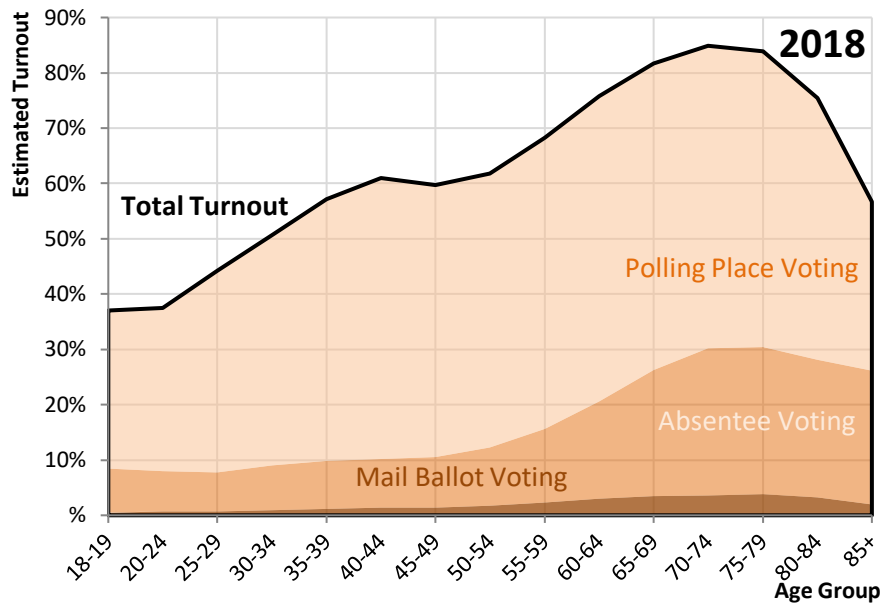

Minnesota Gubernatorial General Election Turnout by Age

Total turnout shows, for each age group, voters in an election as a percentage of estimated population. Voter history data is from Statewide Voter Registration System. Voters with unknown age were removed from this analysis. Yearly population estimates from US Census. Population estimates do not account for all voter eligibility factors. 2018 chart uses the 2017 population estimate, which is the most up-to-date data currently available. It will be updated after the 2018 estimate is available. 2010 had a very small amount of mail ballot voting. Data table available at <https://www.sos.state.mn.us/election-administration-campaigns/data-maps/historical-voter-turnout-statistics/>