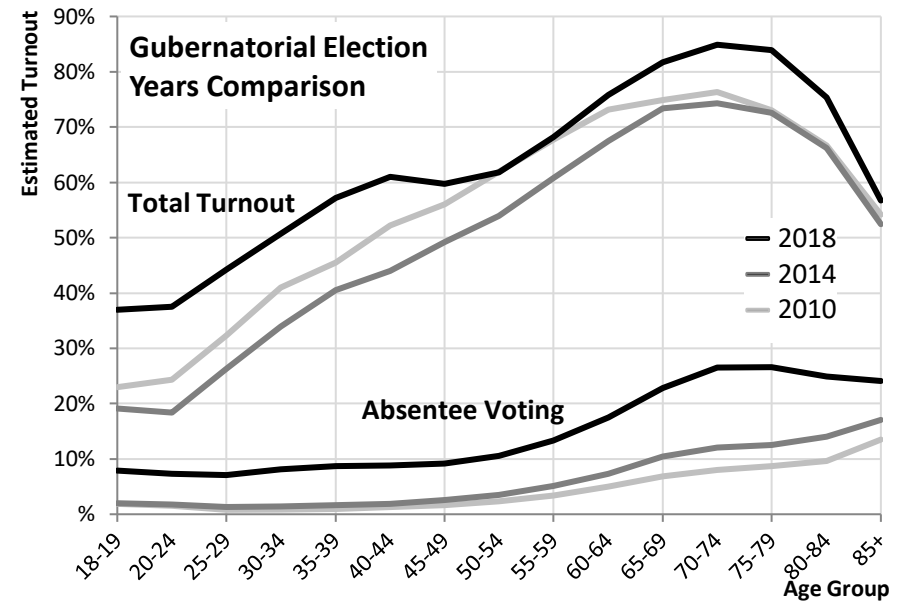

Minnesota Gubernatorial General Election Turnout by Age

Total turnout shows, for each age group, voters in an election as a percentage of estimated population. Voter history data is from Statewide Voter Registration System. Voters with unknown age were removed from this analysis. Yearly population estimates from US Census. Population estimates do not account for all voter eligibility factors. 2018 chart uses the 2017 population estimate, which is the most up-to-date data currently available. It will be updated after the 2018 estimate is available. 2010 had a very small amount of mail ballot voting. Data table available at <https://www.sos.state.mn.us/election-administration-campaigns/data-maps/historical-voter-turnout-statistics/>