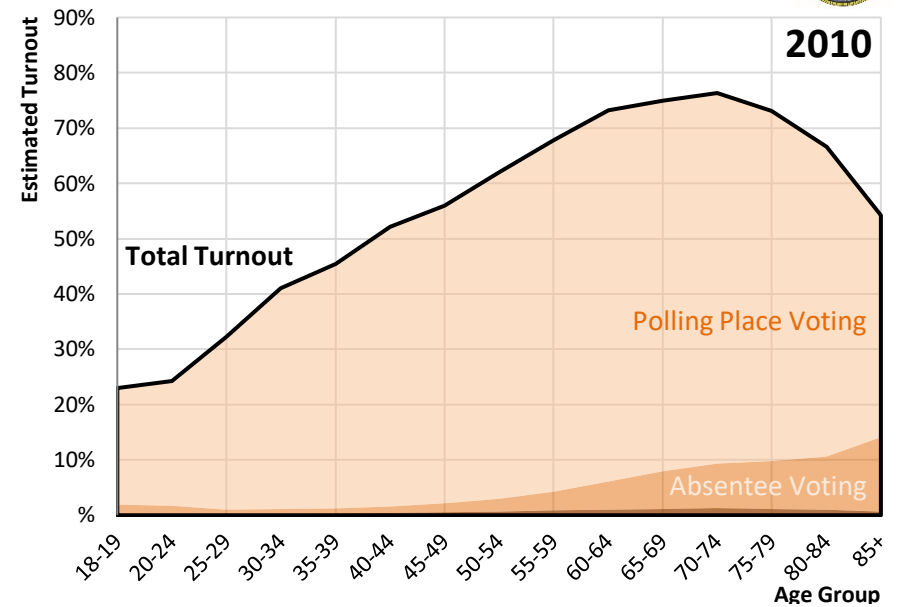

Minnesota Gubernatorial General Election Turnout by Age

Total turnout shows, for each age group, voters in an election as a percentage of estimated population. Voter history data is from Statewide Voter Registration System. Voters with unknown age were removed from this analysis. Yearly population estimates from US Census. Population estimates do not account for all voter eligibility factors. 2018 chart uses the 2017 population estimate, which is the most up-to-date data currently available. It will be updated after the 2018 estimate is available. 2010 had a very small amount of mail ballot voting. Data table available at <https://www.sos.state.mn.us/election-administration-campaigns/data-maps/historical-voter-turnout-statistics/>