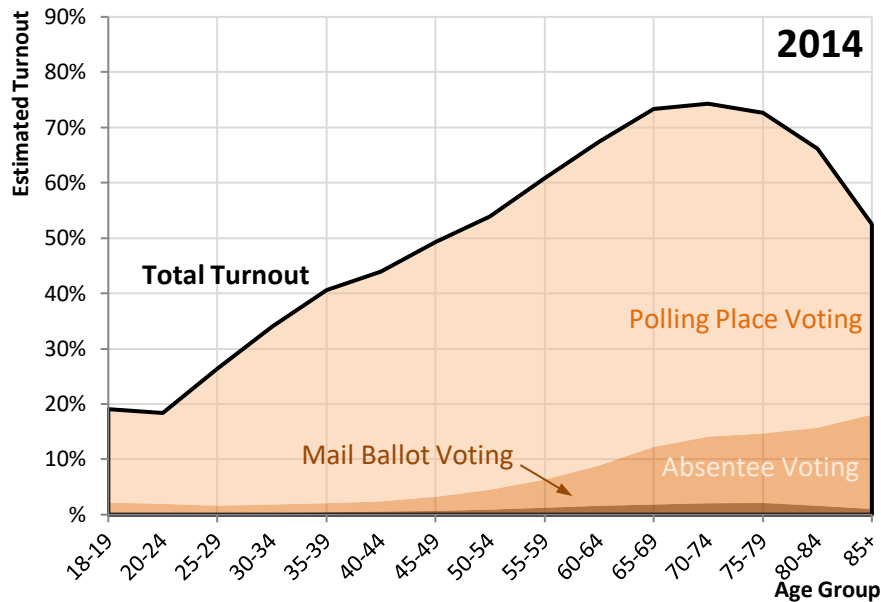

Minnesota Gubernatorial General Election Turnout by Age

Total turnout shows, for each age group, voters in an election as a percentage of estimated population. Voter history data is from Statewide Voter Registration System. Voters with unknown age were removed from this analysis. Yearly population estimates from US Census. Population estimates do not account for all voter eligibility factors. 2018 chart uses the 2017 population estimate, which is the most up-to-date data currently available. It will be updated after the 2018 estimate is available. 2010 had a very small amount of mail ballot voting. Data table available at <https://www.sos.state.mn.us/election-administration-campaigns/data-maps/historical-voter-turnout-statistics/>