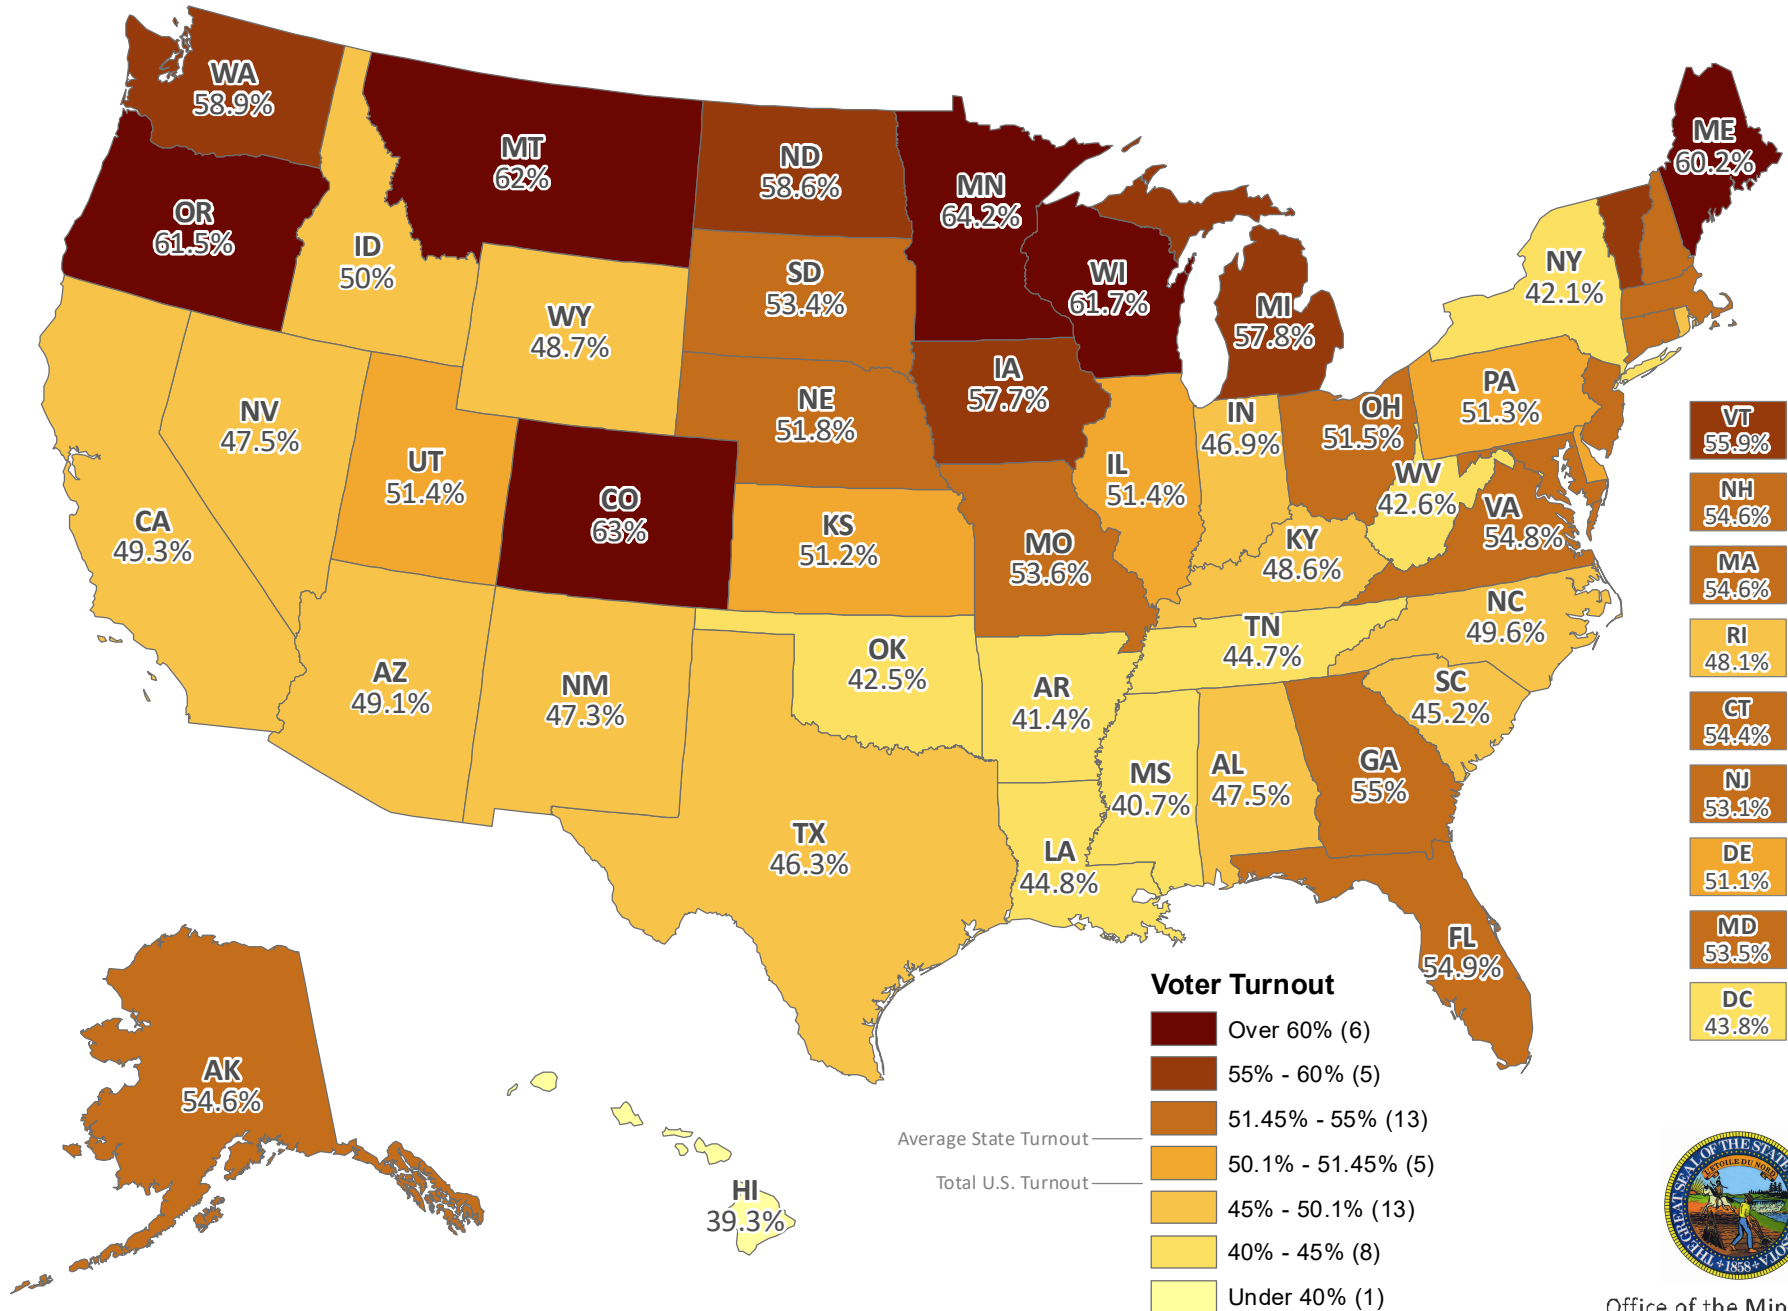

Voter Turnout in 2018 General Election

Total Ballots Cast as a percentage of Estimated Voting Eligible Population as of 12/5/2018

Data from United States Election Project, accessed 12/5/2018: <http://www.electproject.org/home/voter-turnout>
This map uses total ballots as turnout numerator.