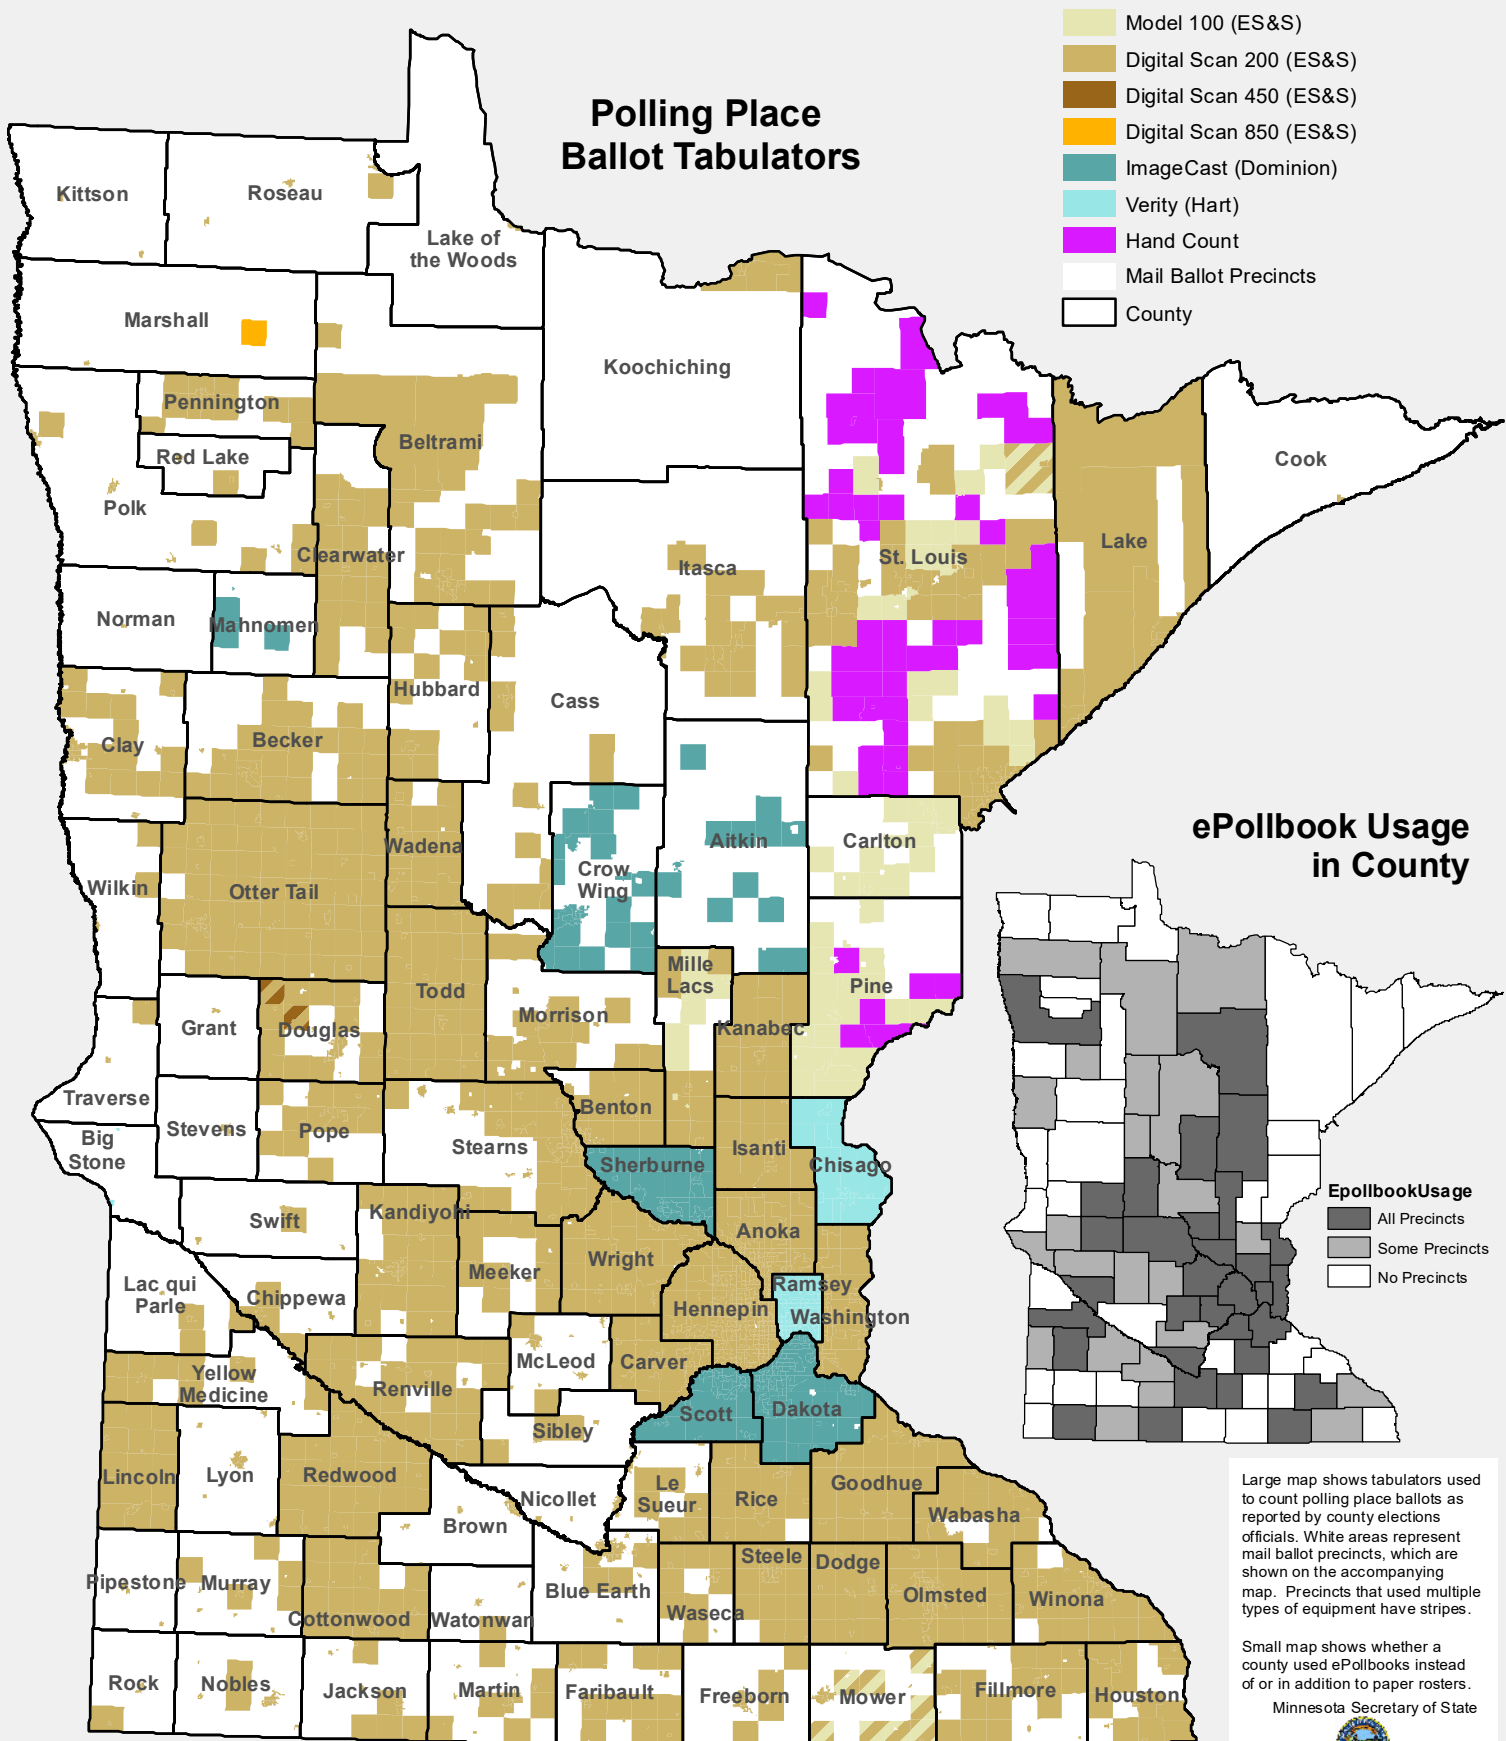

# 2020 General Election Equipment

## Polling Place Optical Scan Tabulators and ePollbooks