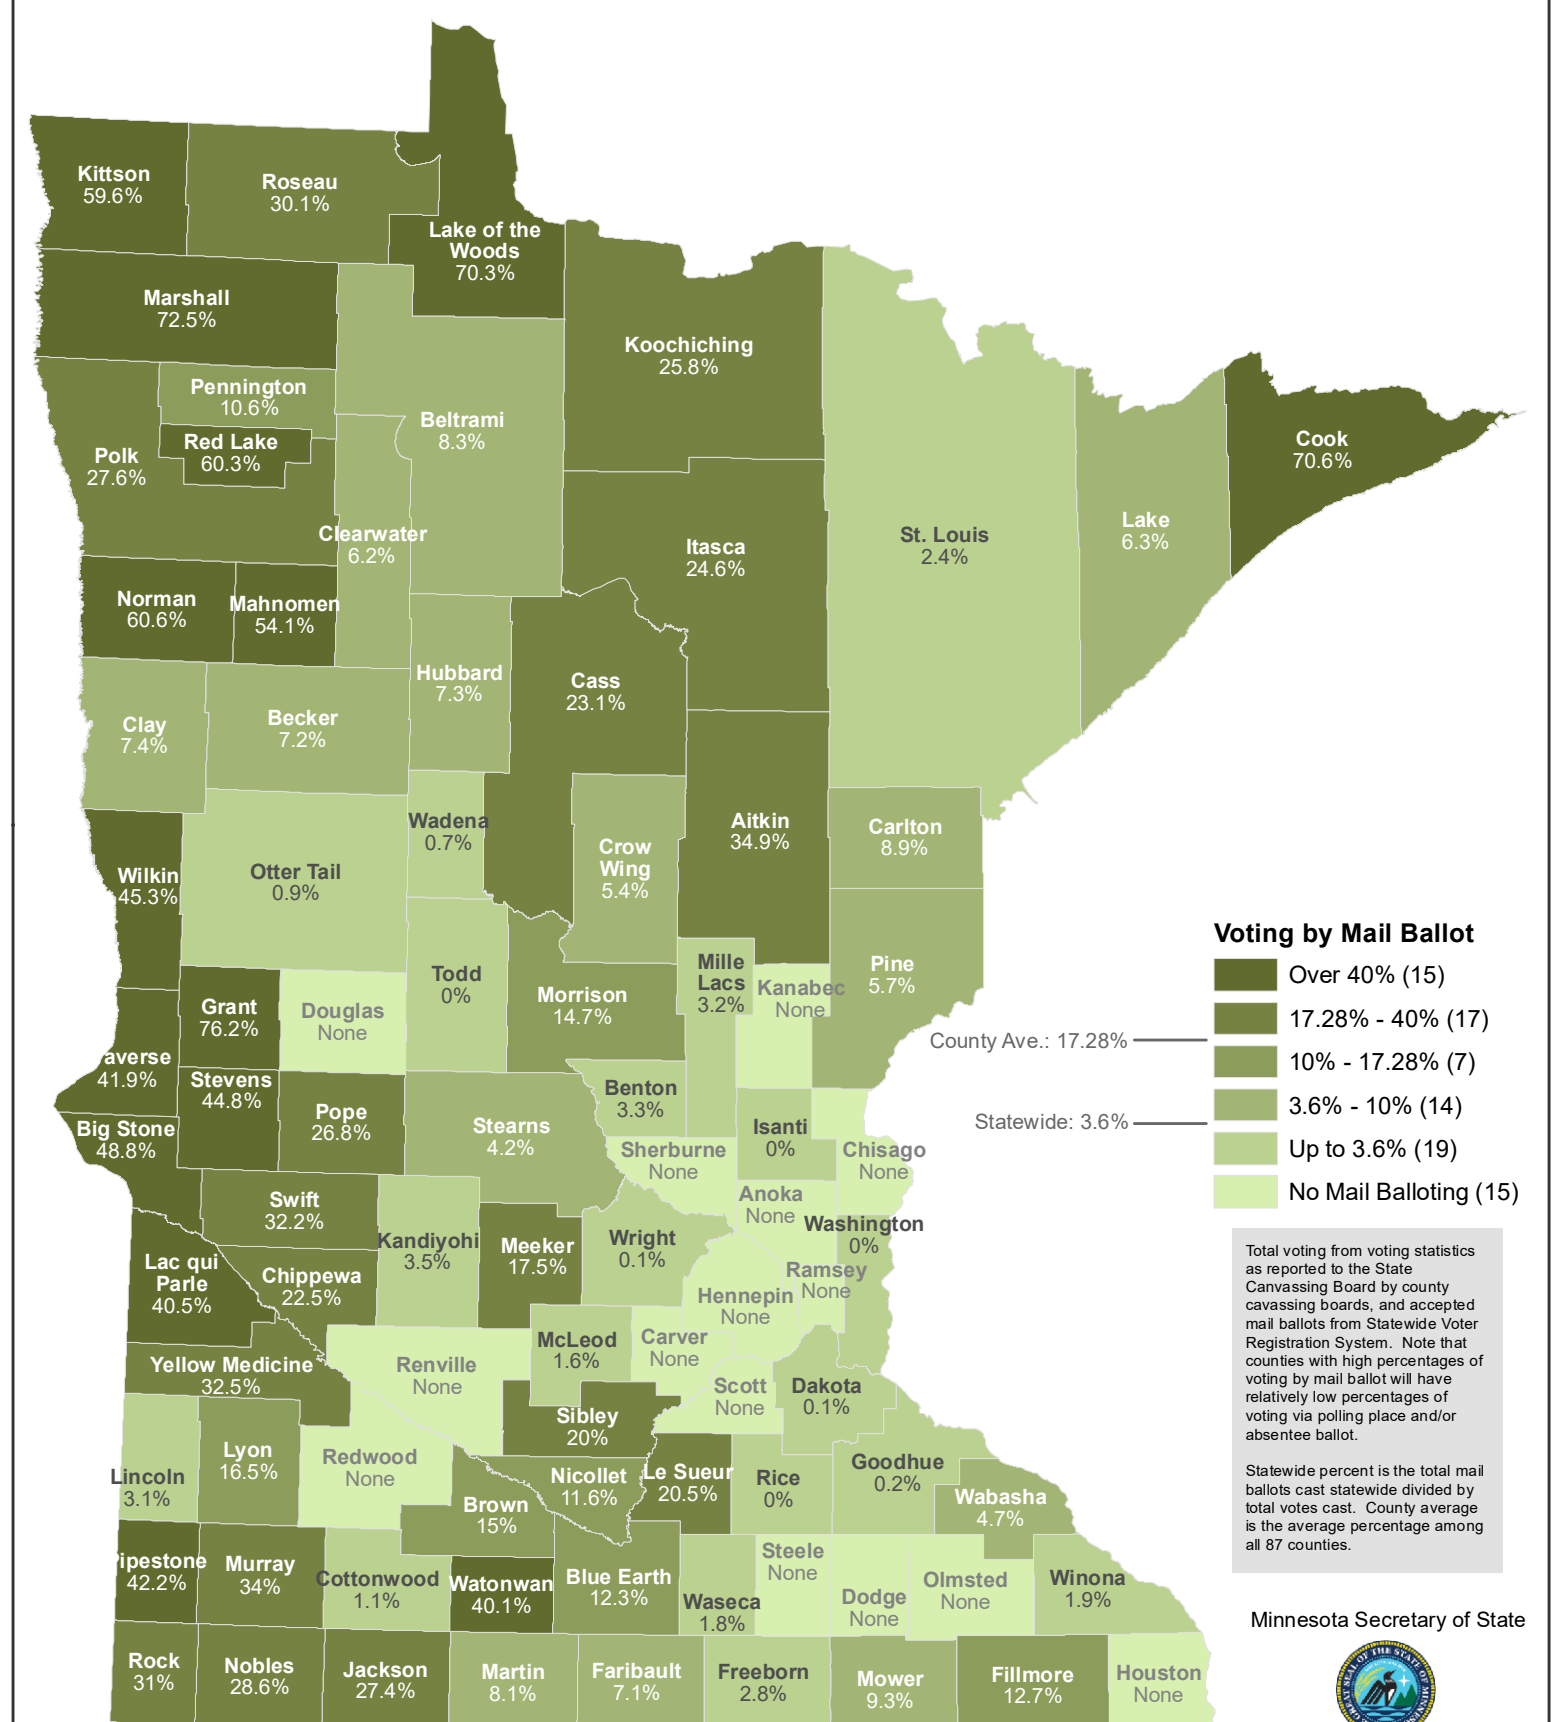

# 2024 General Election Absentee Balloting

Accepted absentee ballots as percent of Total Voting

# 2024 General Election Mail Balloting

Accepted mail ballots as percent of Total voting

Minnesota Secretary of State

Elections Division  
June 2025