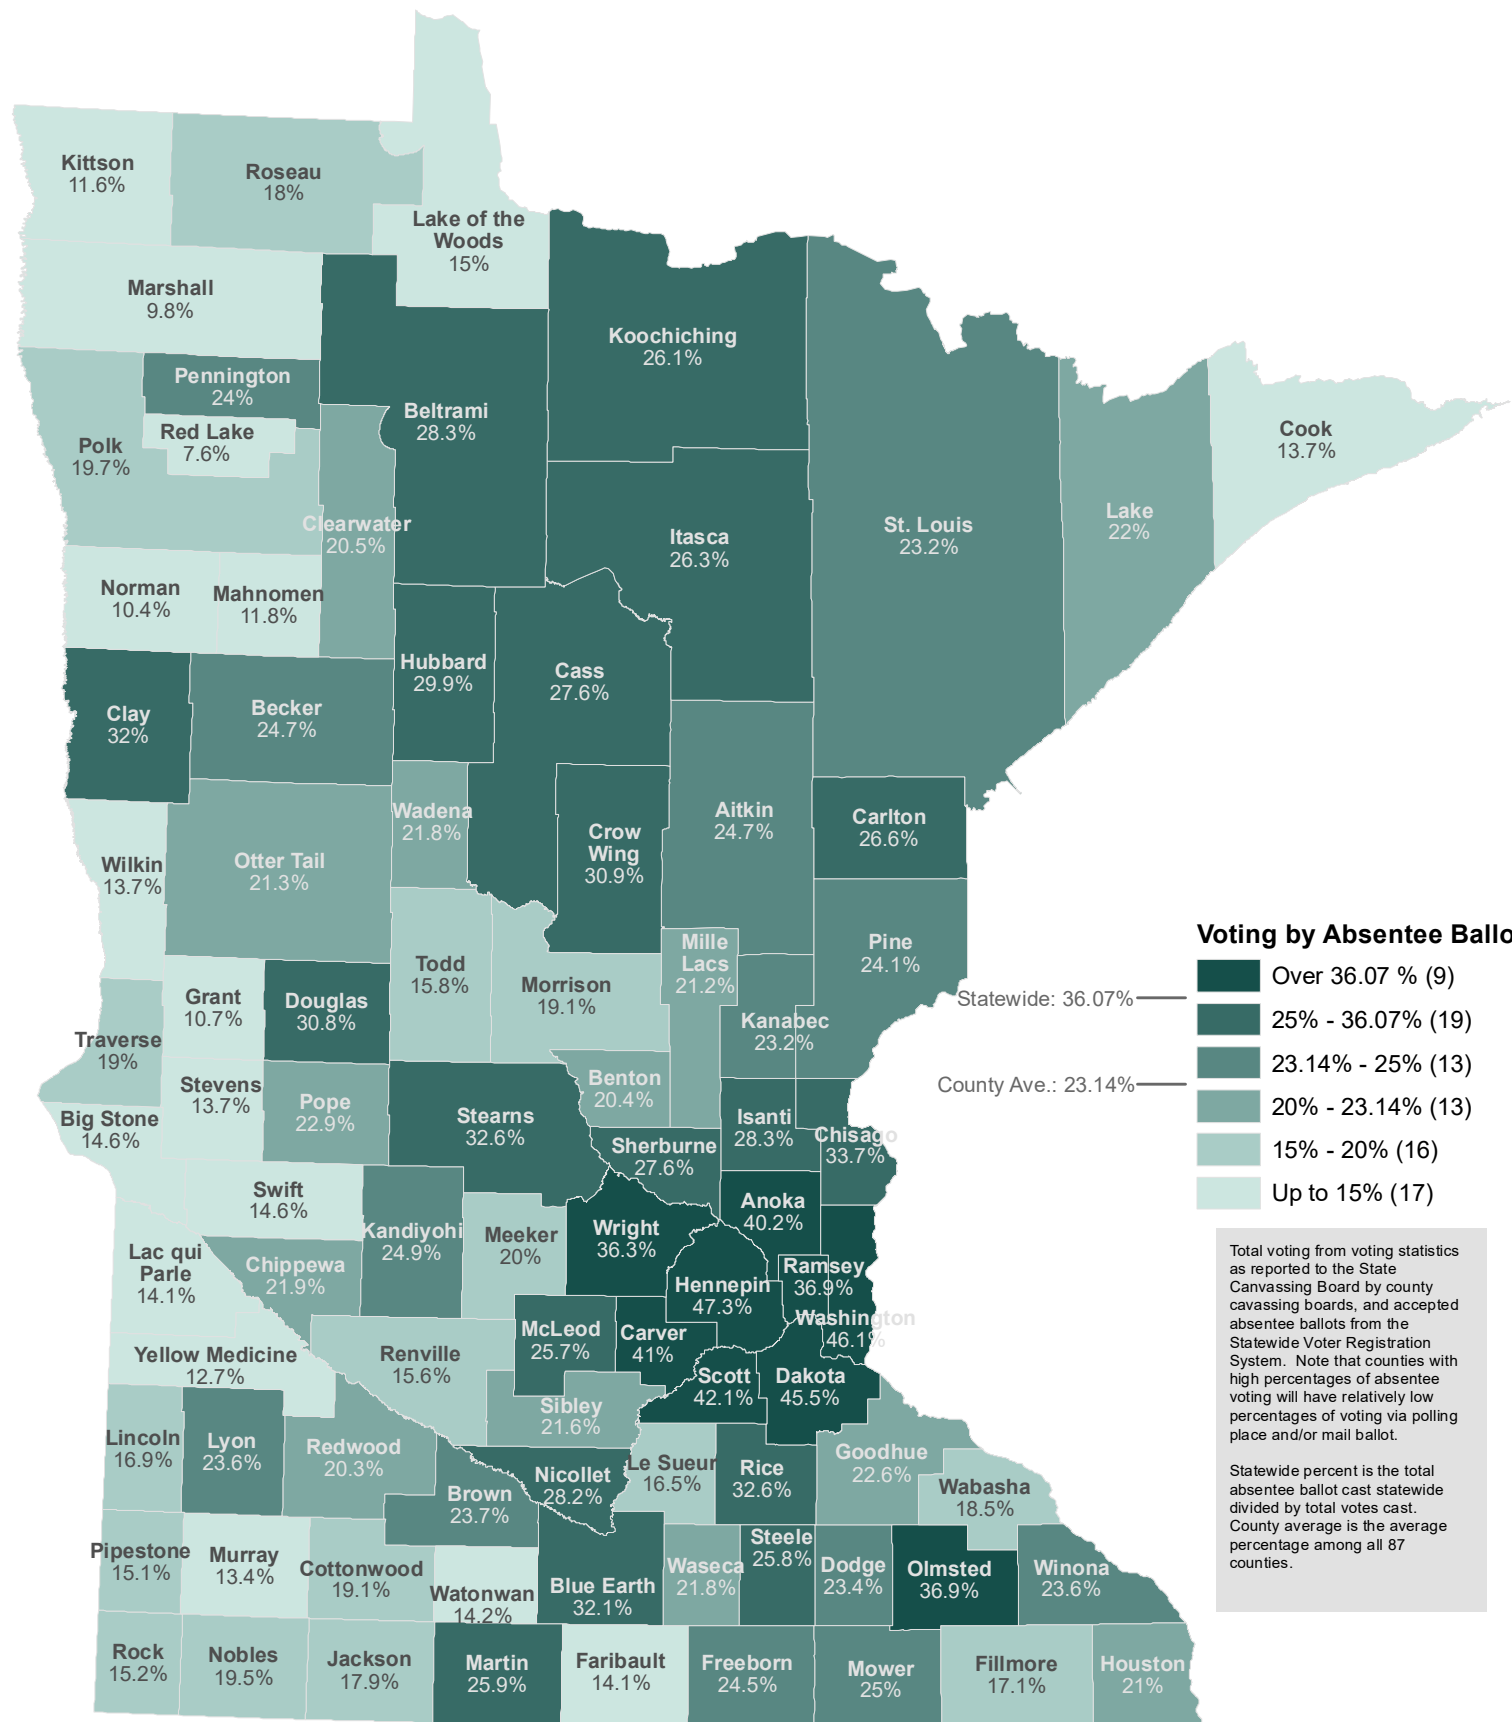

# 2024 General Election Absentee Balloting

Accepted absentee ballots as percent of Total Voting

# 2024 General Election Mail Balloting

Accepted mail ballots as percent of Total voting

Minnesota Secretary of State

Elections Division  
June 2025