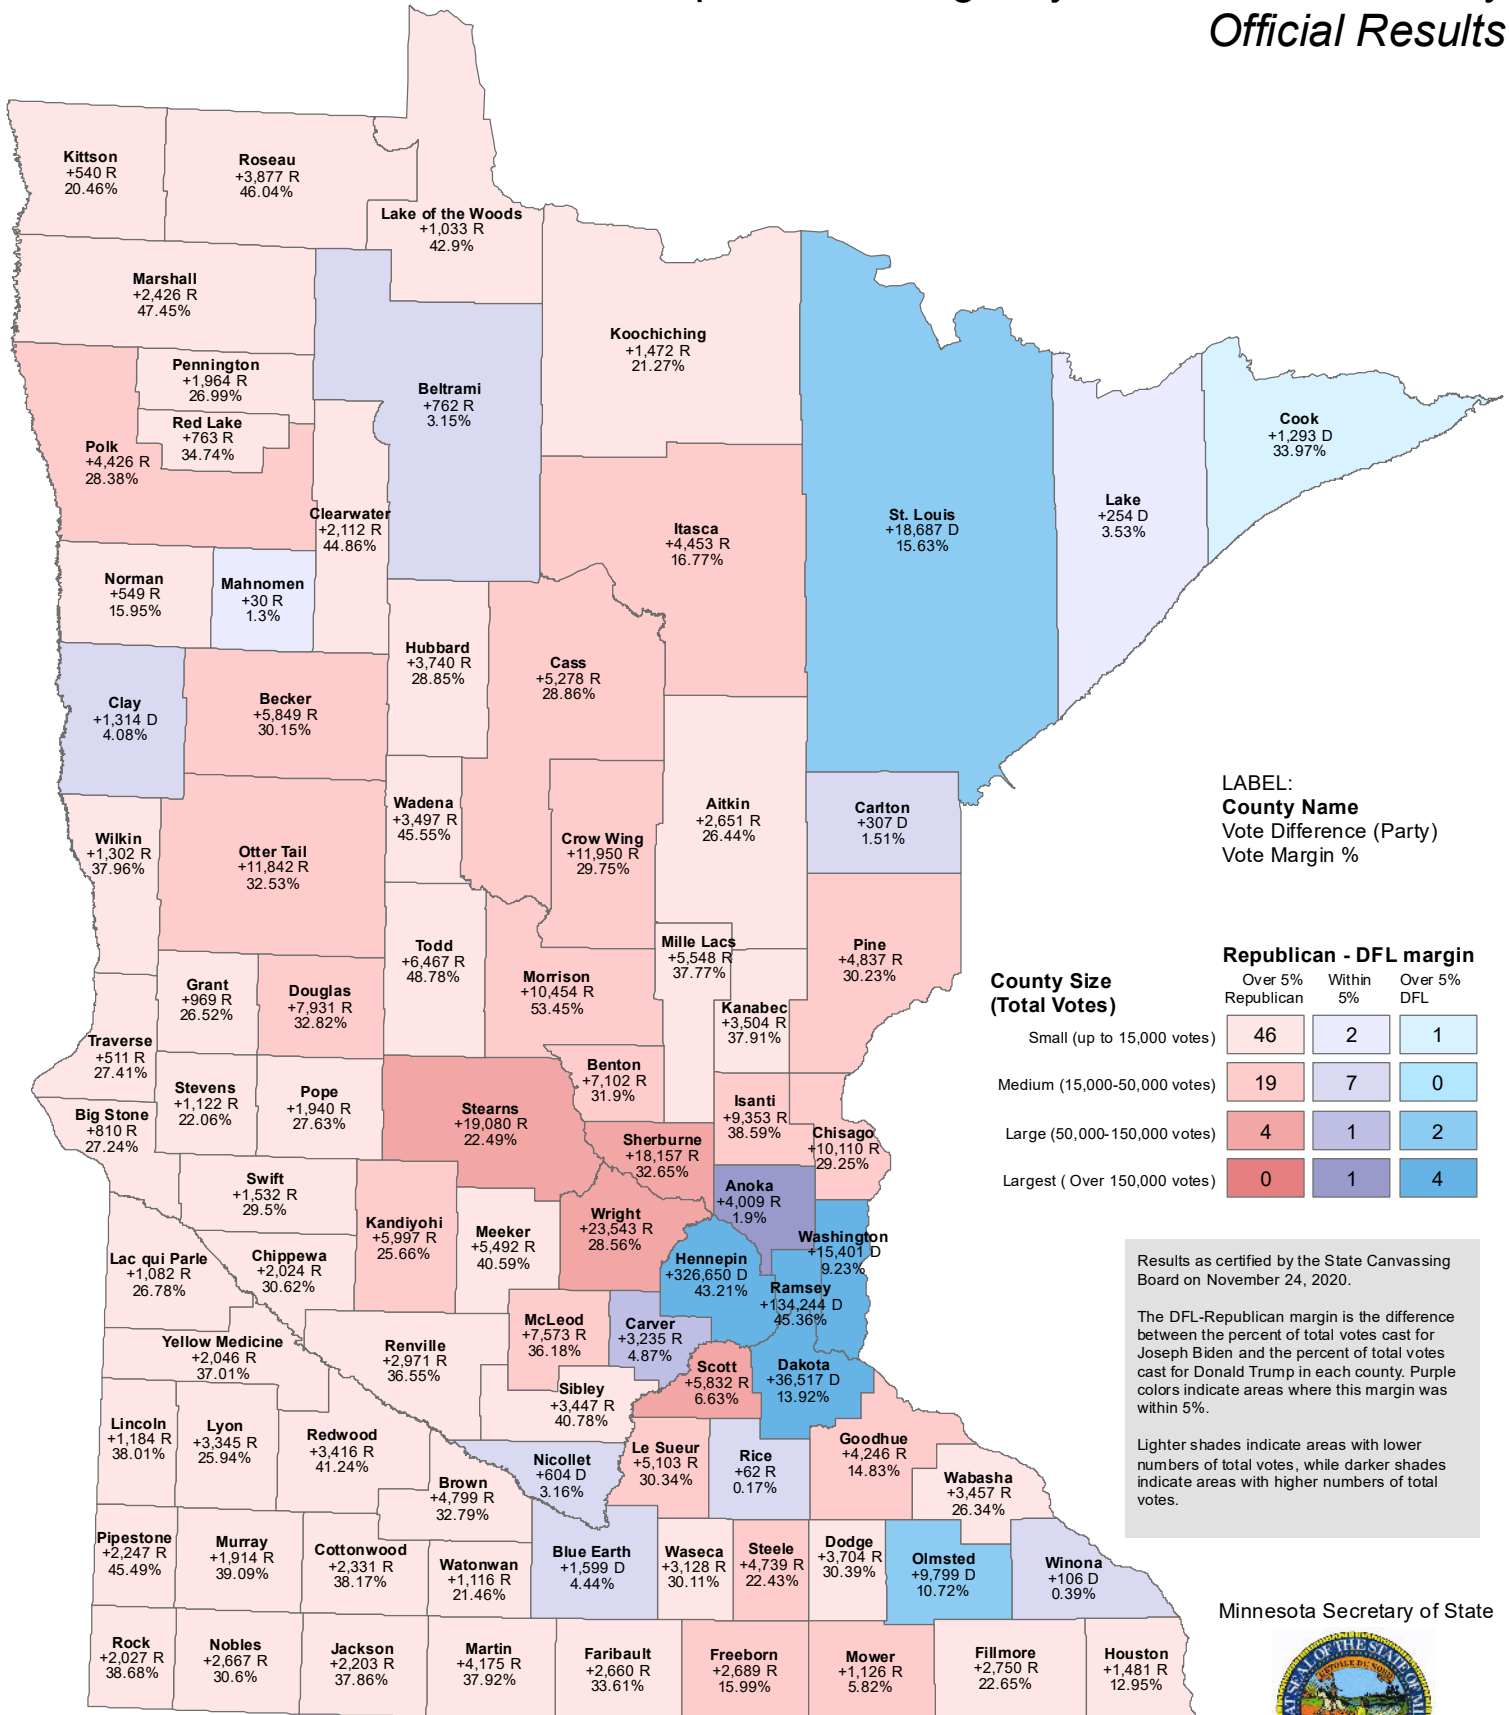

2020 General Election for U.S. President

DFL-Republican Margin by Total Votes in County Official Results

Minnesota Secretary of State

Elections Division
December 2020