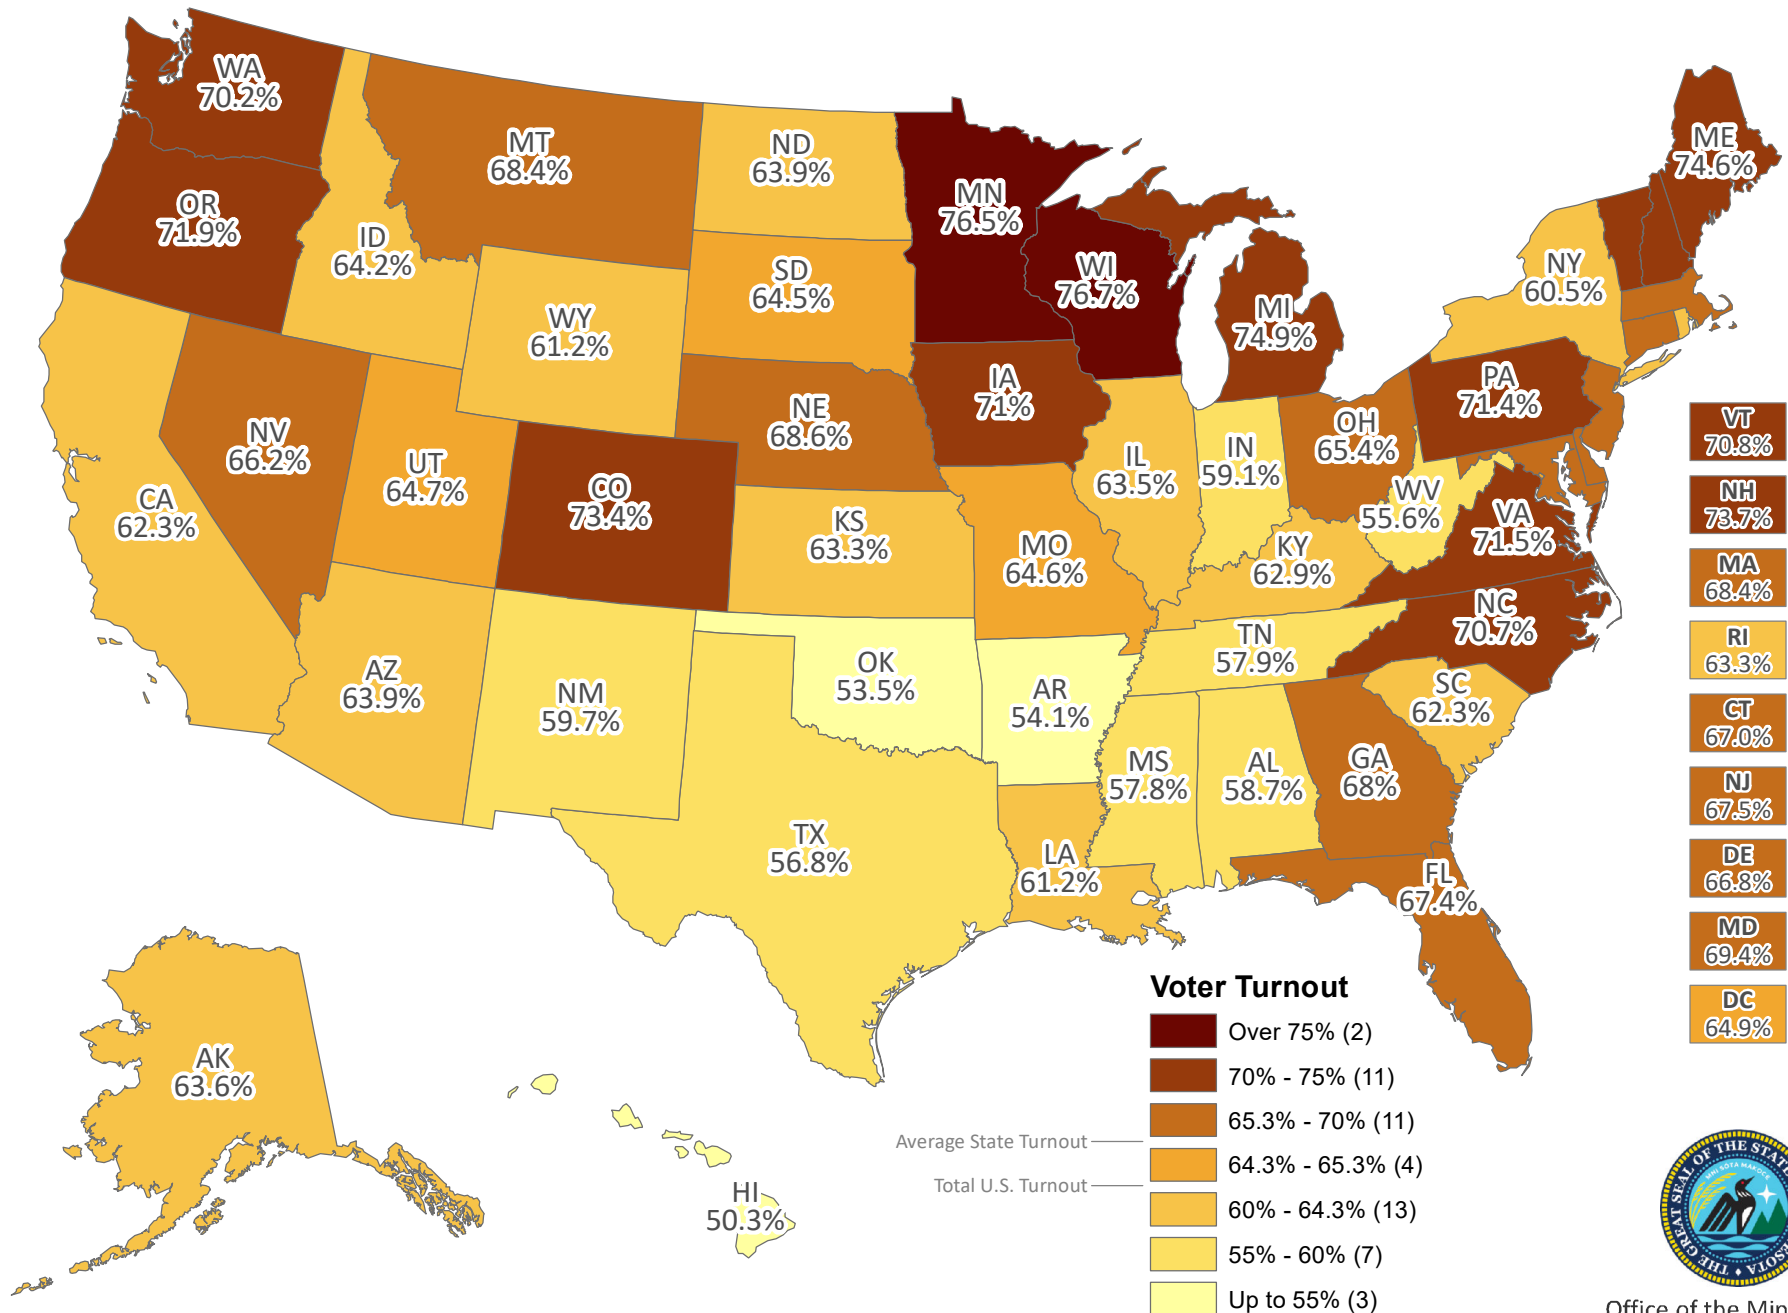

# Voter Turnout in 2024 General Election

Total Ballots Cast as a percentage of Estimated Voting Eligible Population

Data from University of Florida Election Lab, accessed 4/1/2026: <https://election.lab.ufl.edu/voter-turnout/>  
 This map uses total ballots as turnout numerator. Data includes 50 states and District of Columbia