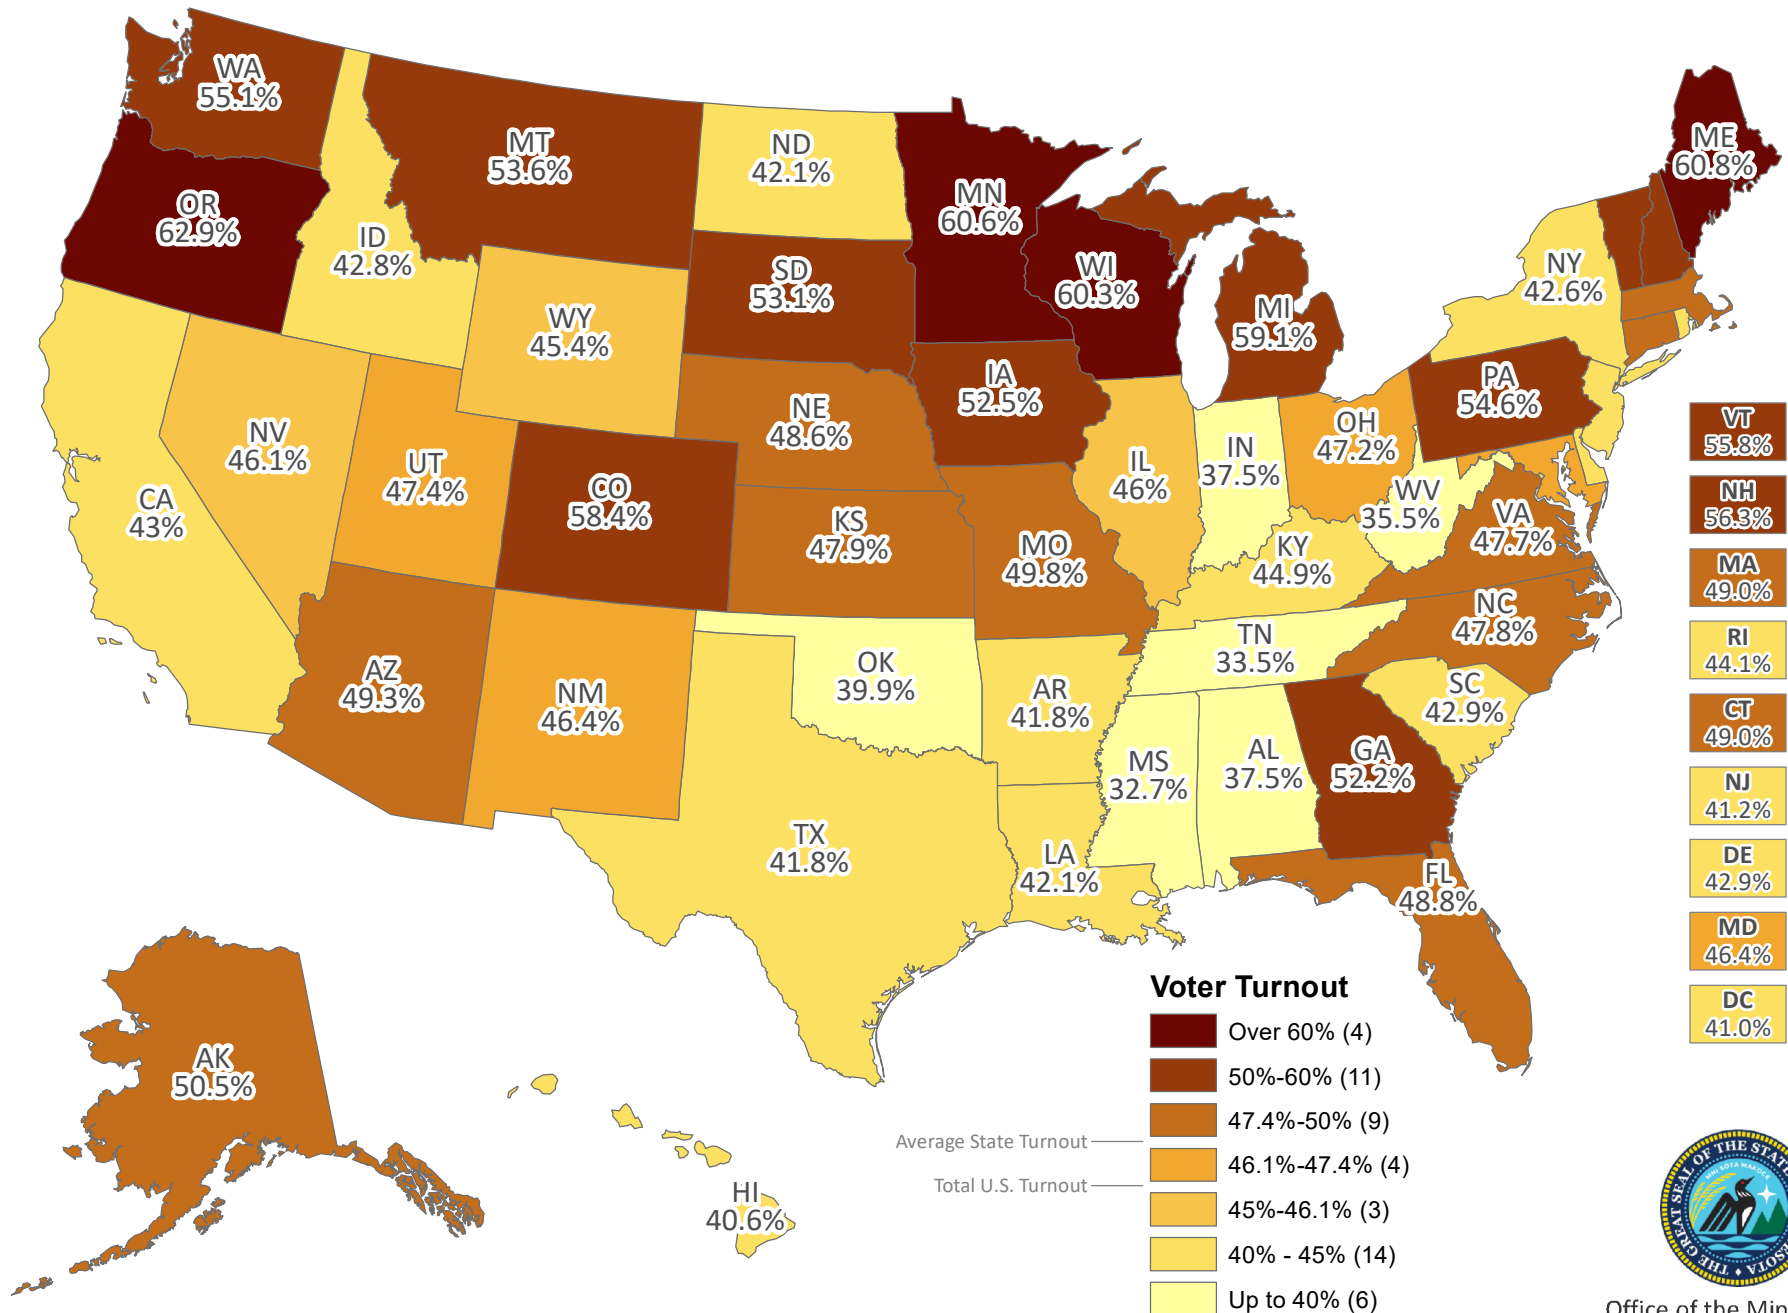

Voter Turnout in 2022 General Election

Total Ballots Cast as a percentage of Estimated Voting Eligible Population

Data from University of Florida Election Lab, accessed 4/1/2026: <https://election.lab.ufl.edu/voter-turnout/>
This map uses total ballots as turnout numerator. Data includes 50 states and District of Columbia